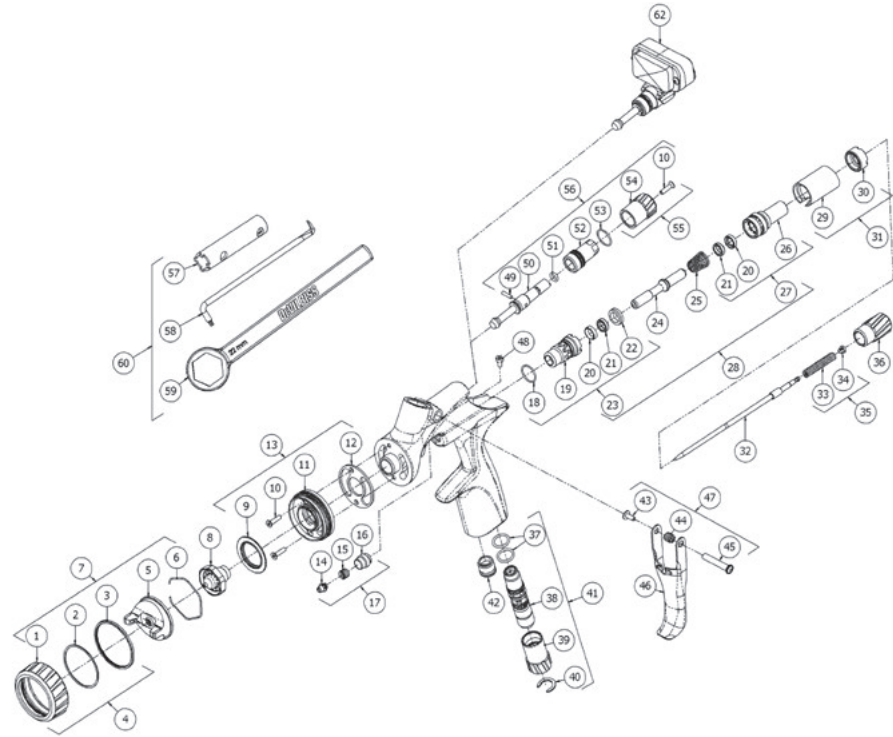

# DV1 Basecoat Spray Gun

Ref #	Part #	Description	Qty
1	-	Retaining Ring	1
2	-	Slip Ring	1
3	-	Retaining Ring Seal	1
4	704425	Retaining Ring Sub Assembly	1
5	-	Air Cap	1
6	191972	Spring Clip (Kit of 10)	1
7	See Table 1	Air Cap & Retaining Ring	1
8	See Table 2	Fluid Tip	1
9	704402	Deflector Plate	1
10+	704403	Screw (Kit of 3)	3
11	-	Sprayhead	1
12+	704401	Gasket (Kit of 2)	1
13	704400	Spray Head Kit	1
14	-	Needle Packing	1
15	-	Packing Spring	1
16	-	Packing Nut	1
17+	702731	Packing, Spring & Packing Nut Kit	1
18	-	O Ring	1
19	-	Air Valve Cage	1
20	-	Seal	2
21	-	Seal Guide	2
22	-	Valve Seat	1

Ref #	Part #	Description	Qty
23#	704422	Front Cage Assembly	1
24	-	Air Valve Stem	1
25#	-	Air Valve Spring	1
26	-	Rear Seal Housing	1
27	704423	Rear Seal Assembly	1
28+	704424	Air Valve Assembly	1
29	-	Identification Sleeve	1
30	-	Sleeve Nut	1
31	704437	Sleeve Kit	1
32	See Table 2	Fluid Needle	1
33	-	Needle Spring	1
34	-	Spring Pad	1
35#+	704405	Needle Spring Kit	1
36	704404	Fluid Adjusting Knob	1
37	-	O Ring	2
38	-	Flow Valve Body	1
39	-	Flow Valve Knob	1
40	-	Circlip	1
41	704417	Inline Flow Valve	1
42	-	Plug	1
43	-	Trigger Screw	1

Ref #	Part #	Description	Qty
44	-	Spring	1
45	-	Trigger Stud	1
46	-	Trigger	1
47	704406	Trigger, Stud, Spring & Screw Kit	1
48	-	Screw	1
49#+	-	Spreader Valve Pin	1
50	-	Spreader Valve Stem	1
51#+	-	O Ring	1
52	-	Valve Body	1
53#+	-	O Ring	1
54	-	Spreader Valve Adjusting Knob	1
55	704419	Spreader Knob KIT (Not For Use With Digital Gauge)	1
56	704418	Spreader Valve Assembly (Not For Use With Digital Gauge)	1
57	-	Valve Tool	1
58	-	Torx Driver	1
59	-	Tip Wrench	1
60	704429	Tool Kit	1
61*	GFC-501	Gravity Cup Plastic (Shown)	1
	702576	Gravity Cup Aluminum	1